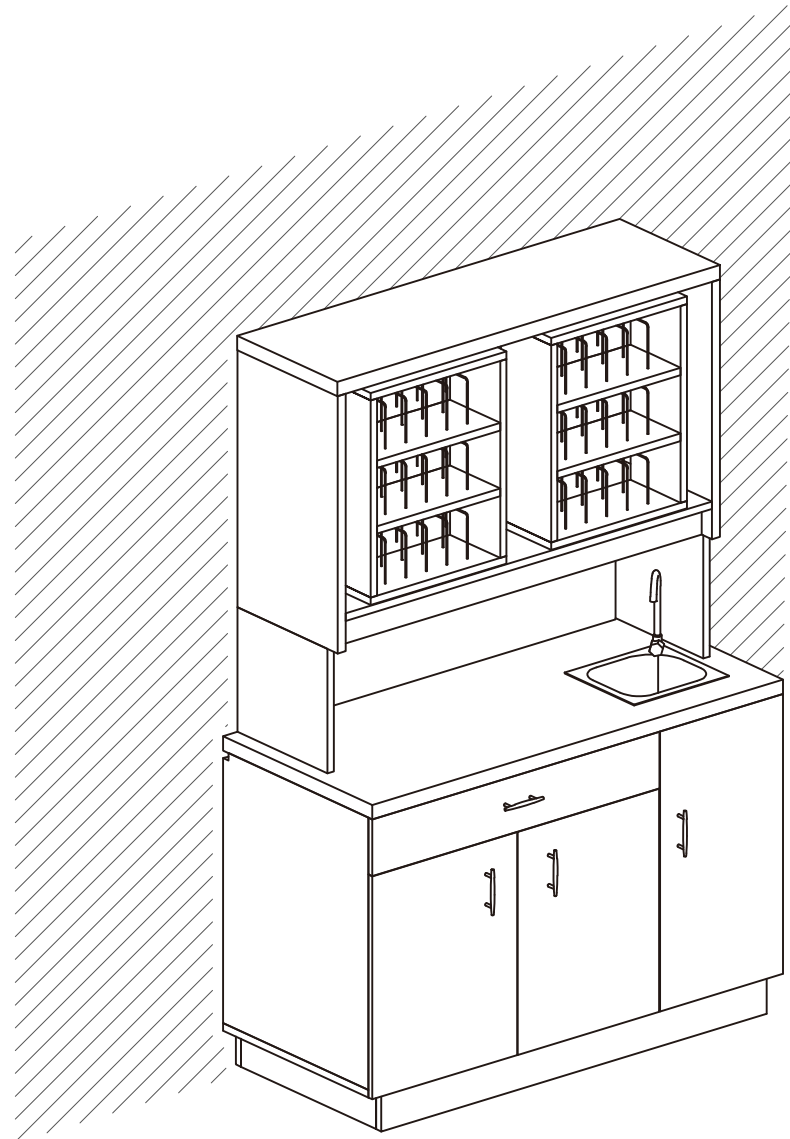

ASSEMBLY INSTRUCTIONS

DIR

www.dirgroup.co.uk

Screw