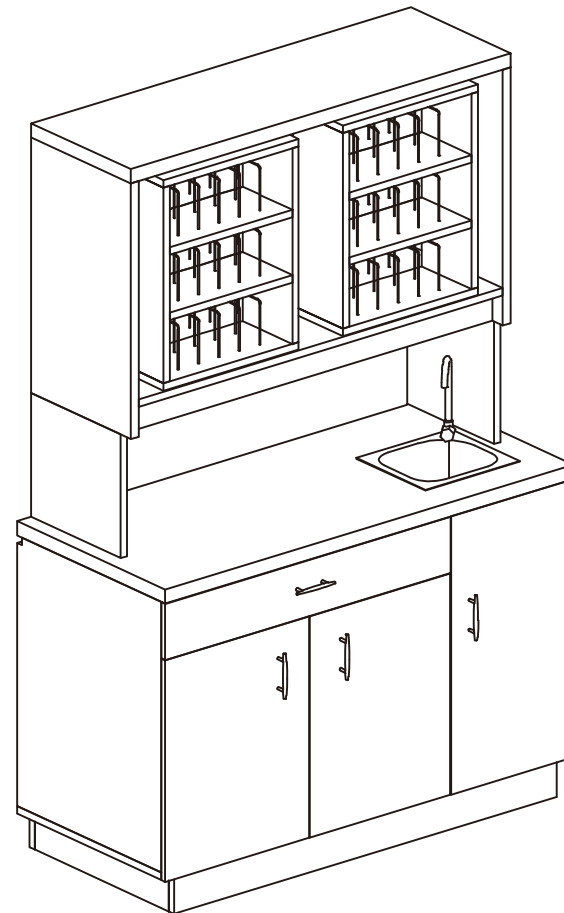

Granite

6688

INSTRUCTION MANUAL

EN

CONTENTS

Product Introduction	3
Warranty	4
Assembly Instructions	5
_List of Parts	5
_Tools Necessary	7
_Instructions	8
Aftercare Instructions	16
Contact Us	17

Please read the operation manual before using the product.

Please put the operation manual in the place easy for you to read and you can read it at any time.