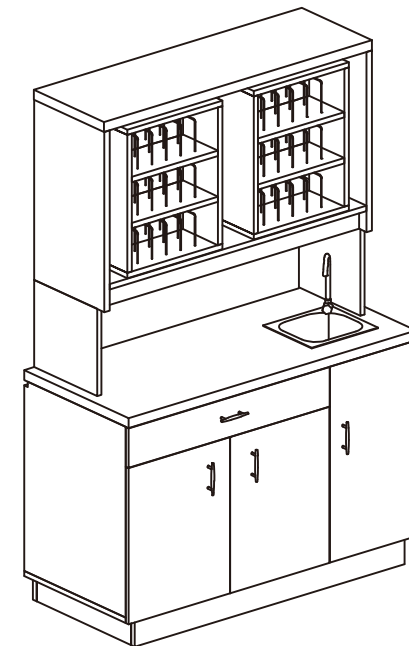

ASSEMBLY INSTRUCTIONS

Step 6