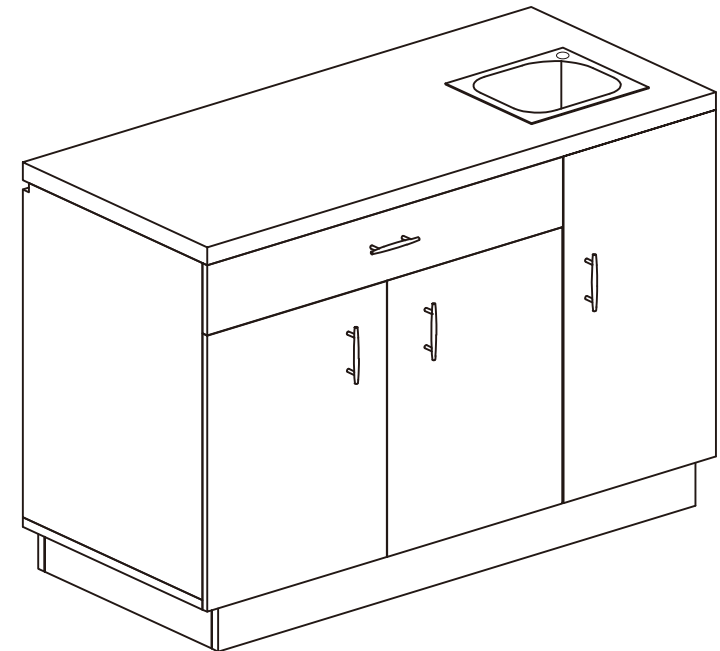

ASSEMBLY INSTRUCTIONS

Step 2