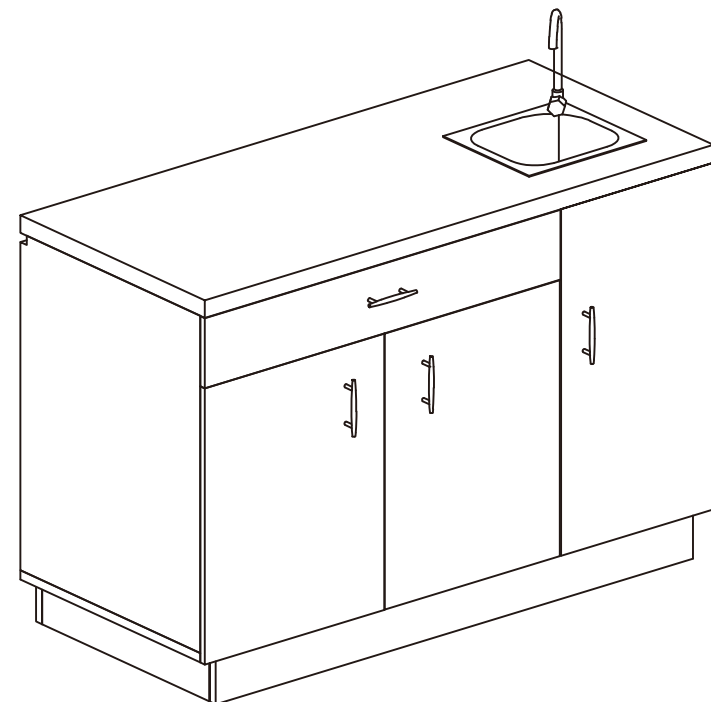

ASSEMBLY INSTRUCTIONS

DIR

www.dirgroup.co.uk

→
Step 3