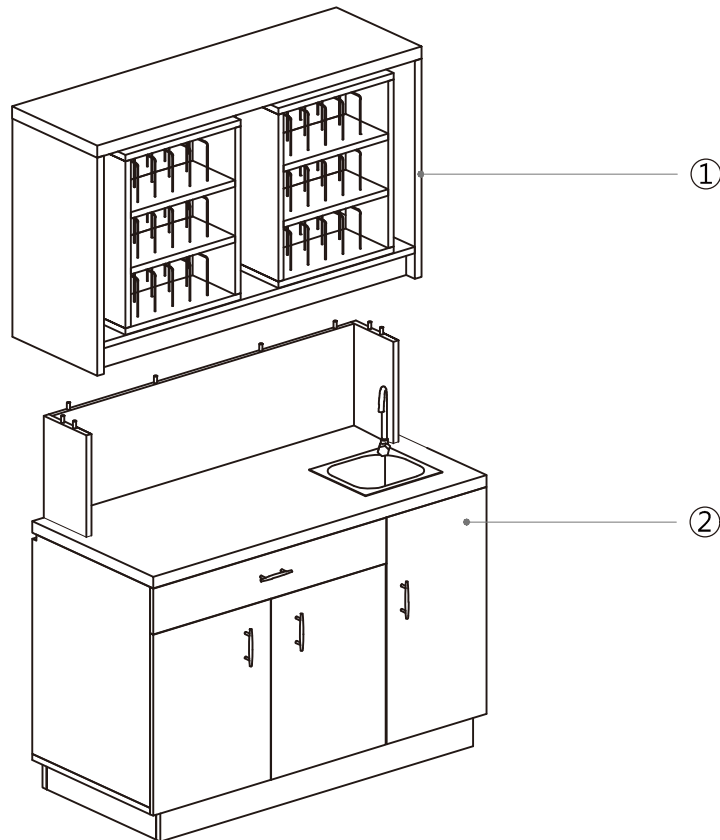

ASSEMBLY INSTRUCTIONS