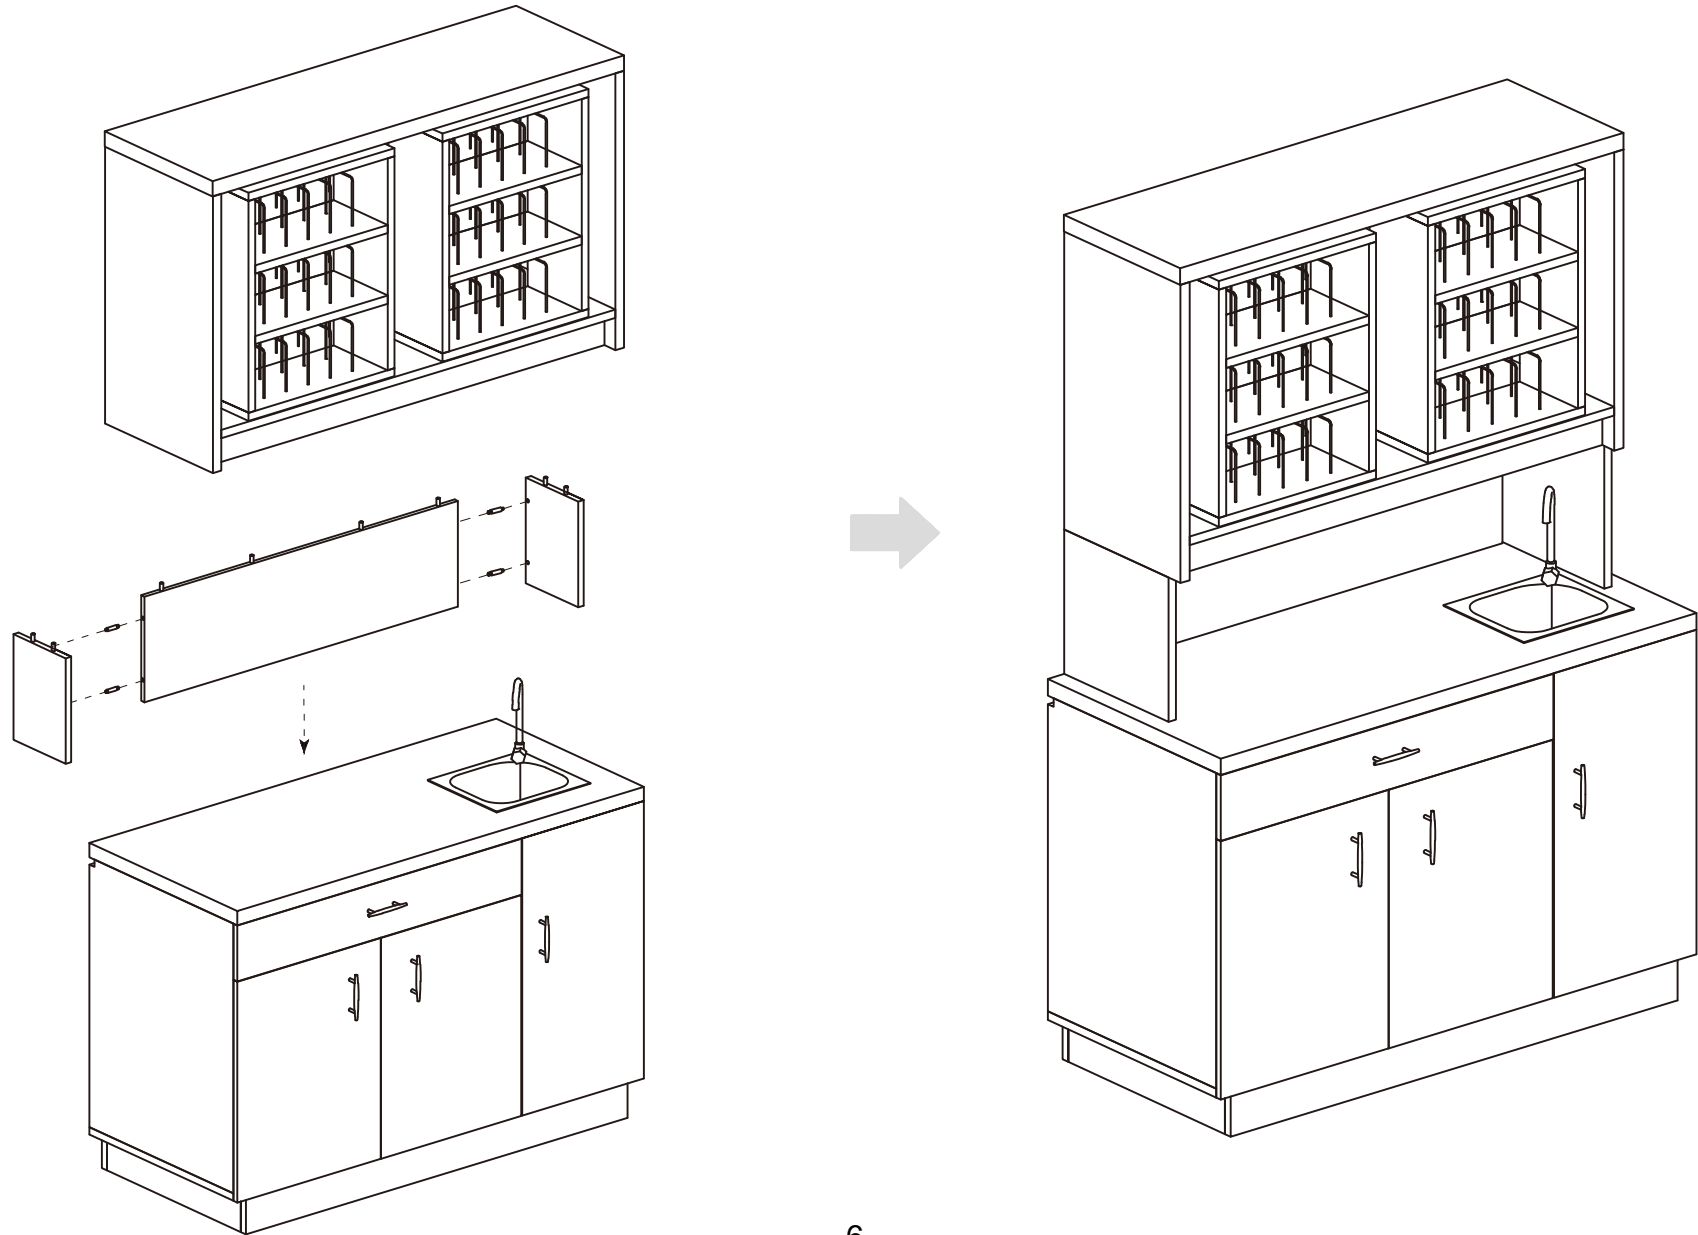

ASSEMBLY INSTRUCTIONS