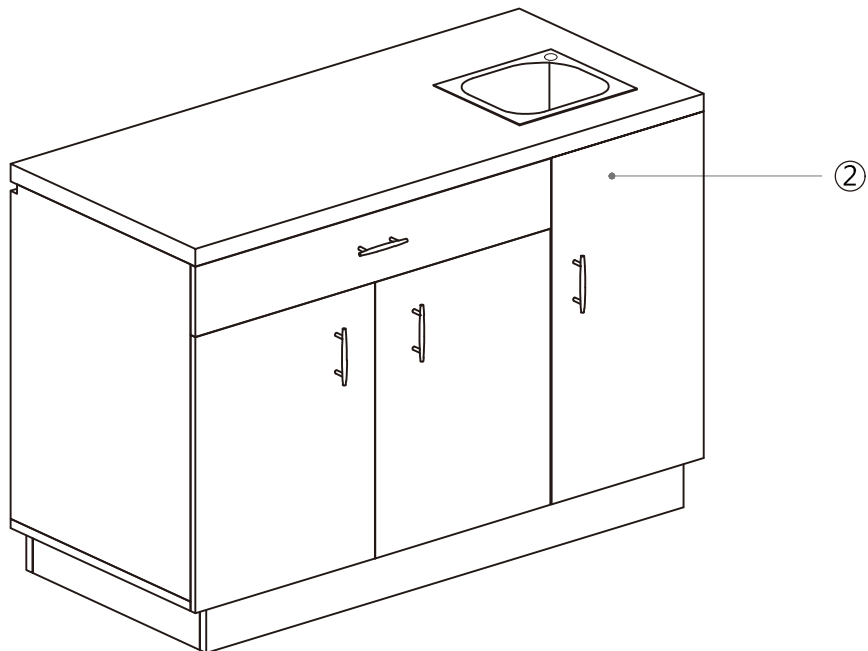

ASSEMBLY INSTRUCTIONS

DIR

www.dirgroup.co.uk

→
Step 3