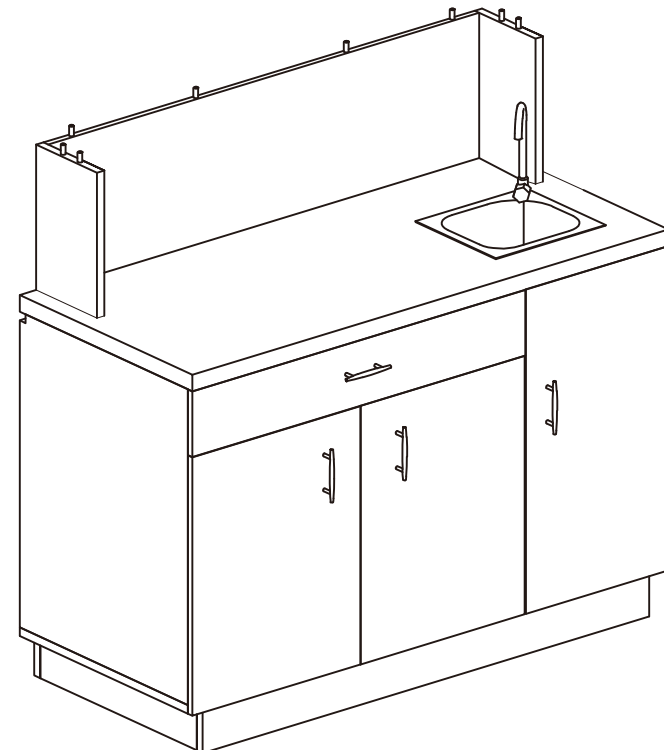

ASSEMBLY INSTRUCTIONS

DIR

www.dirgroup.co.uk

→
Step5