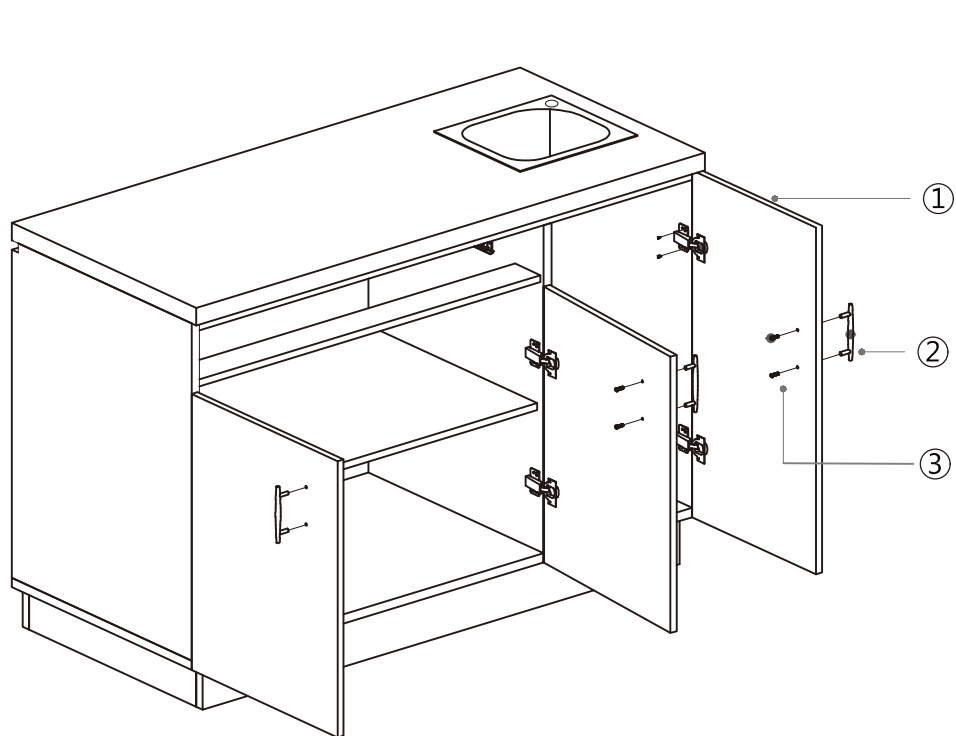

ASSEMBLY INSTRUCTIONS

Step 2