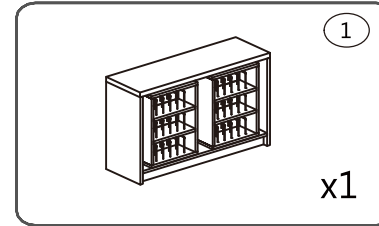

ASSEMBLY INSTRUCTIONS