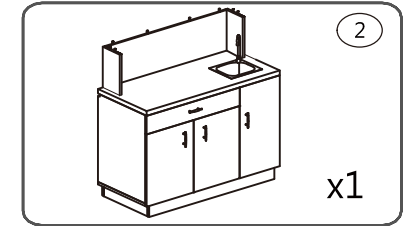

ASSEMBLY INSTRUCTIONS