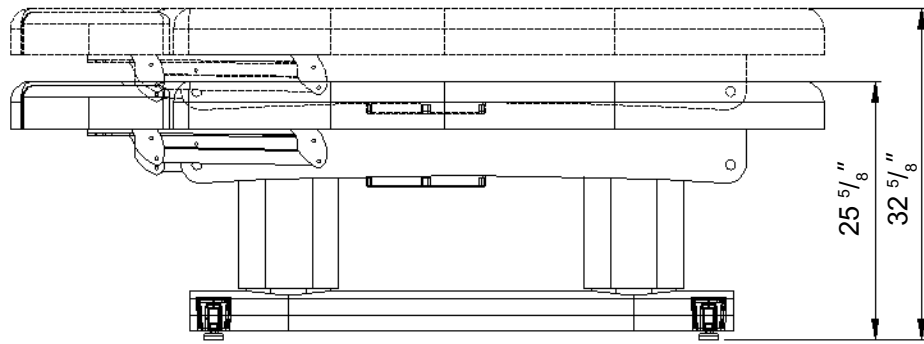

Function of the instructions :
Height adjustment