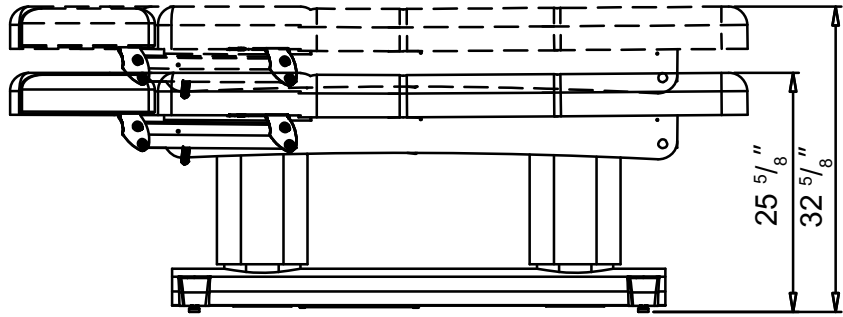

DIR[®]

Luxi wellness

8838

INSTRUCTION MANUAL

SIZE: 78 ³/₄" × 29 ⁷/₈" × 25 ⁵/₈"
 HEIGHT: 25 ⁵/₈" - 32 ⁵/₈"
 FILL : 5" FOAM
 FABRIC:PU/PVC
 Max capacity: 440lb

①SW1

Press turn on the remote;press again ,turn off the remote ,the bed would be back to original position. Then press one more time during the process,the bed would be stopped

②SW2

Press whole bed raise up,press whole bed go down

③ SW3

Press or control the bed the Incline upward

④SW4

Press or control the bed the Incline Downward

⑤SW5

Press or control the backrest up and down.