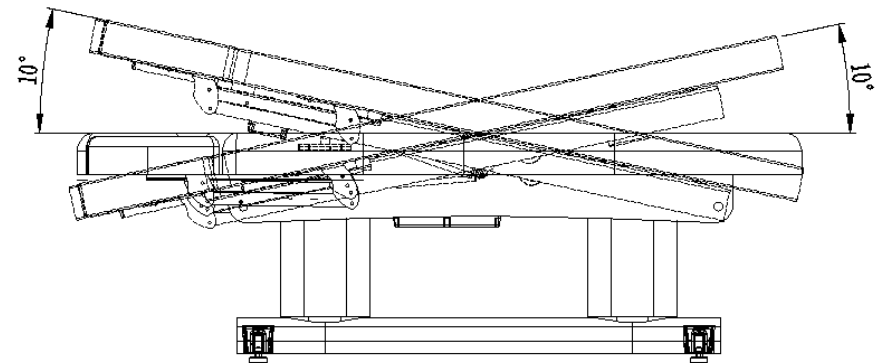

The bed surface Angle adjustment