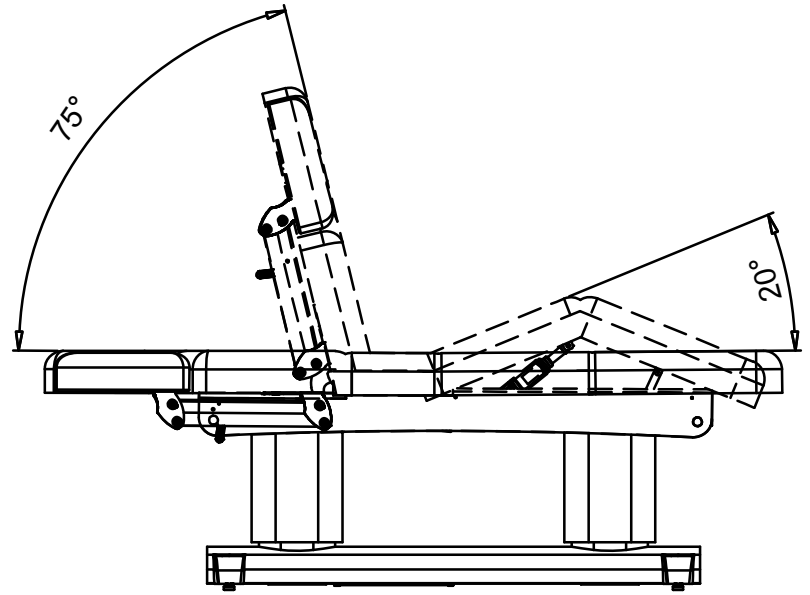

DIR[®]

Luxi wellness

8838

INSTRUCTION MANUAL

SIZE: 78 ³/₄" × 29 ⁷/₈" × 25 ⁵/₈"
 HEIGHT: 25 ⁵/₈" - 32 ⁵/₈"
 FILL : 5" FOAM
 FABRIC:PU/PVC
 Max capacity: 440lb

①SW1

Press turn on the remote;press again ,turn off the remote ,the bed would be back to original position. Then press one more time during the process,the bed would be stopped

②SW2

Press whole bed raise up,press whole bed go down

③ SW3

Press or control the bed the Incline upward

④SW4

Press or control the bed the Incline Downward

⑤SW5

Press or control the backrest up and down.