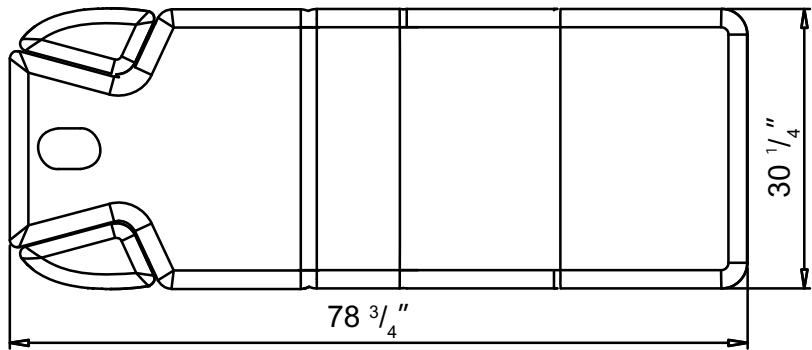

DIR[®]

Luxi wellness

8838

INSTRUCTION MANUAL

SIZE: 78 ³/₄" × 29 ⁷/₈" × 25 ⁵/₈"
 HEIGHT: 25 ⁵/₈" - 32 ⁵/₈"
 FILL : 5" FOAM
 FABRIC:PU/PVC
 Max capacity: 440lb

①SW1

Press turn on the remote;press again ,turn off the remote ,the bed would be back to original position. Then press one more time during the process,the bed would be stopped

②SW2

Press whole bed raise up,press whole bed go down

③ SW3

Press or control the bed the Incline upward

④SW4

Press or control the bed the Incline Downward

⑤SW5

Press or control the backrest up and down.