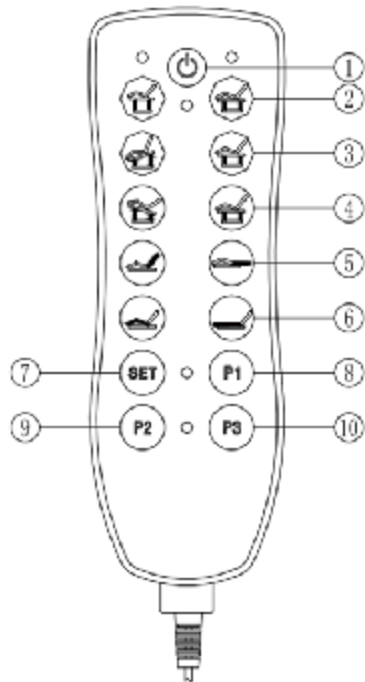

DIR[®]

Luxi wellness

8838

INSTRUCTION MANUAL

SIZE: 78 ³/₄" × 29 ⁷/₈" × 25 ⁵/₈"
 HEIGHT: 25 ⁵/₈" - 32 ⁵/₈"
 FILL : 5" FOAM
 FABRIC:PU/PVC
 Max capacity: 440lb

①SW1

Press turn on the remote;press again ,turn off the remote ,the bed would be back to original position. Then press one more time during the process,the bed would be stopped

②SW2

Press whole bed raise up,press whole bed go down

③ SW3

Press or control the bed the Incline upward

④SW4

Press or control the bed the Incline Downward

⑤SW5

Press or control the backrest up and down.

⑥ SW6

Press or control the footrest up and down

⑦ SW7

A long press **SET** to start the memory function

⑧SW8

press **P1** Memory state 1

⑨SW9

press **P2** Memory state2