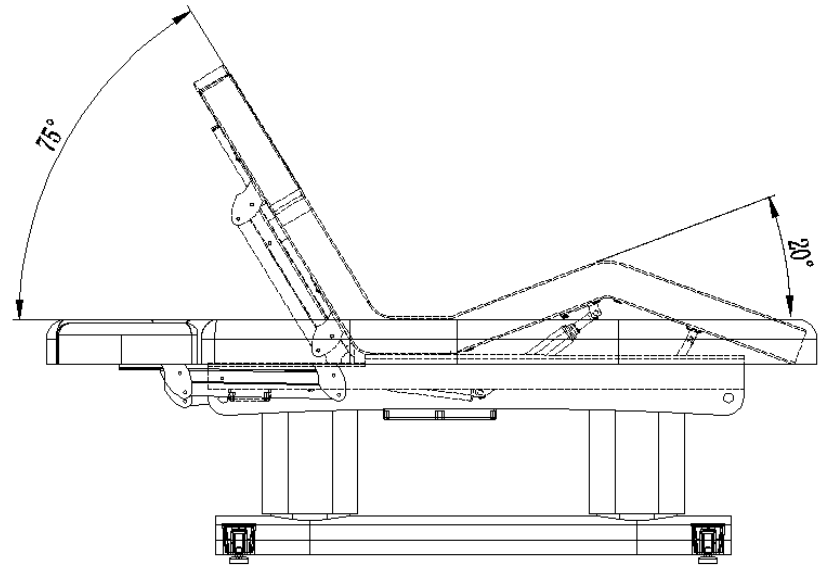

Footrest adjustment