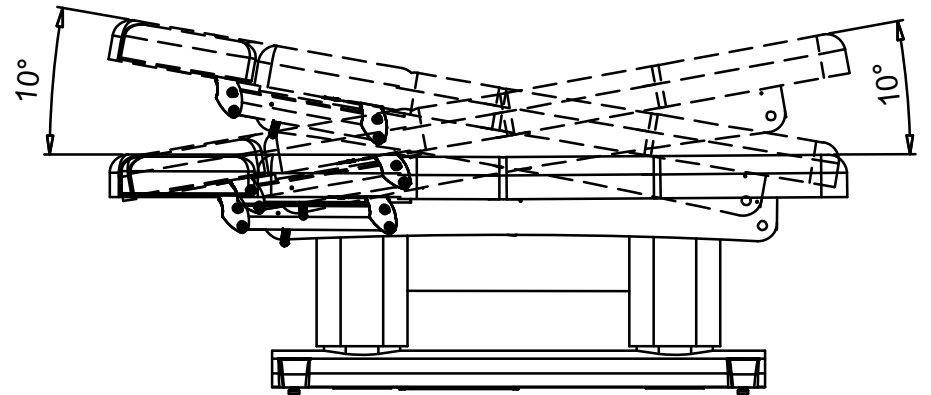

DIR[®]

Luxi wellness

8838

INSTRUCTION MANUAL

SIZE: 78 ³/₄" × 29 ⁷/₈" × 25 ⁵/₈"
 HEIGHT: 25 ⁵/₈" - 32 ⁵/₈"
 FILL : 5" FOAM
 FABRIC:PU/PVC
 Max capacity: 440lb

①SW1

Press turn on the remote;press again ,turn off the remote ,the bed would be back to original position. Then press one more time during the process,the bed would be stopped

②SW2

Press whole bed raise up,press whole bed go down

③ SW3

Press or control the bed the Incline upward

④SW4

Press or control the bed the Incline Downward

⑤SW5

Press or control the backrest up and down.