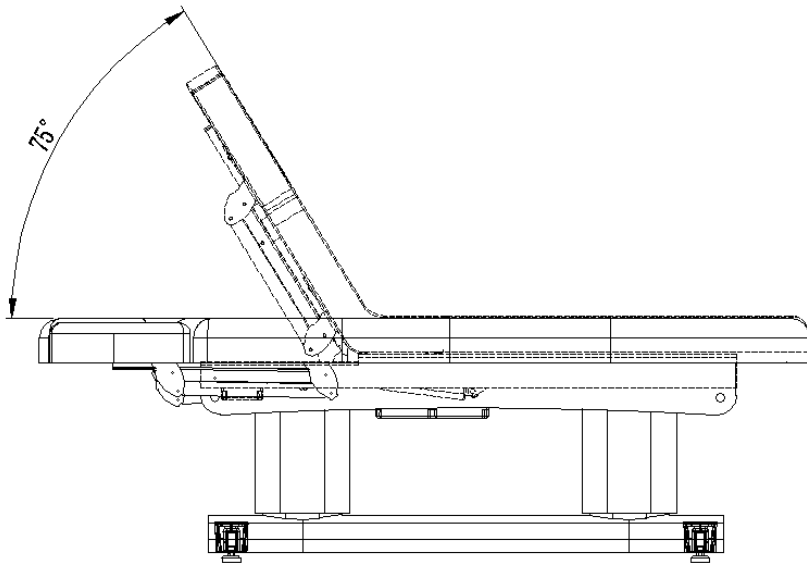

Backrest adjustment